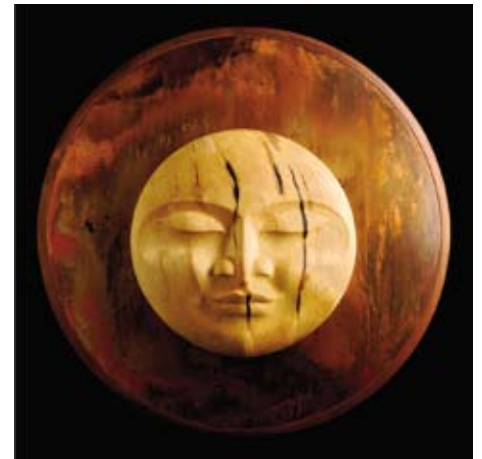

Richard Menard

Limited Editions: Archival Giclee Prints, Custom Sized on Watercolor Paper or Canvas | Sculpture: Bronze, Wood and Copper, Stone

Migration

Migration, Detail

Migration Variation, Detail

Dreaming Buddha

Summer Solstice

Winter Solstice