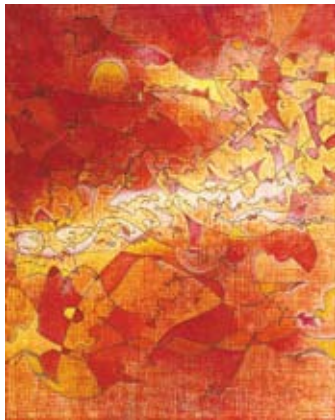

Kent Gravelle

Originals: Acrylic on Canvas | Limited Editions: Archival Giclee Prints, Custom Sized on Watercolour Paper or Canvas

Anticipation

Triple Zero

Kent Gravelle

Bipolar

Africa

Love

Calor

Triple Zero

Sixties

Red River

Anticipation