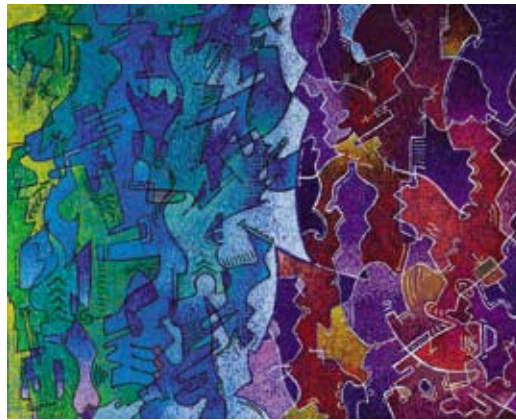

Kent Gravelle

Originals: Acrylic on Canvas | Limited Editions: Archival Giclee Prints, Custom Sized on Watercolour Paper or Canvas

Anticipation

Triple Zero

Kent Gravelle

Bipolar

Africa

Love

Calor

Triple Zero

Sixties

Red River

Anticipation