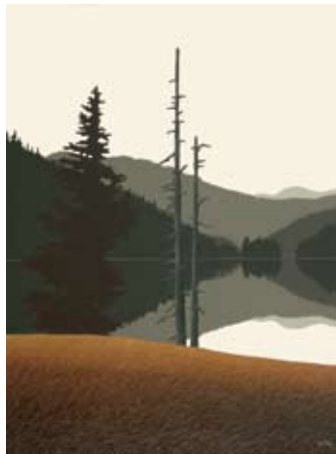

Ken Kirkby

Limited Editions: Archival Giclee Prints, Custom Sized on Watercolour Paper or Canvas

Quiet Afternoon

When Time was Born

A Special Place

On the Edge

Ken Kirkby

Solitary

On the Edge

Serenity

A Distant Horizon

Old Timer

Arctic Evening Sentinals

When Time was Born

A Special Place

True North

Quiet Afternoon

Tranquility

Silhouette Reflection

Reflecting on Mount Arrowsmith