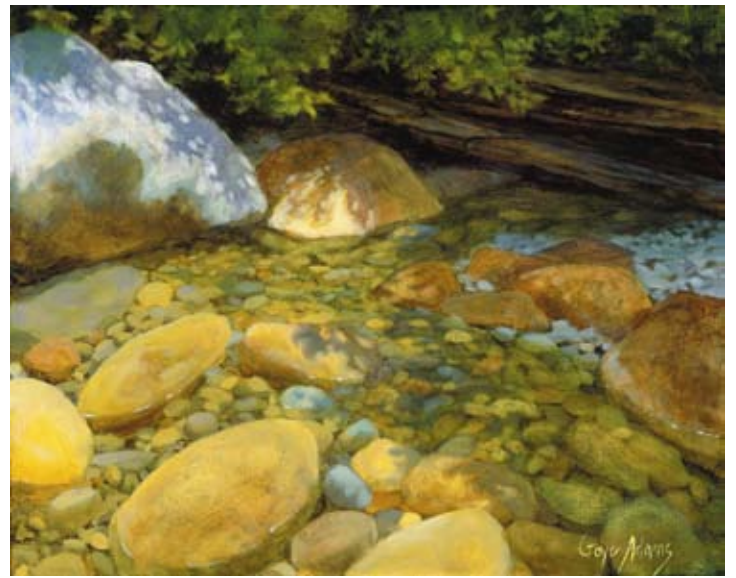

Gaye Adams

Limited Editions of 200: Archival Giclee Prints, Custom Sized on Watercolour Paper or Canvas

First Light

Descending

The Foot of Shannon Falls

A Quiet Place