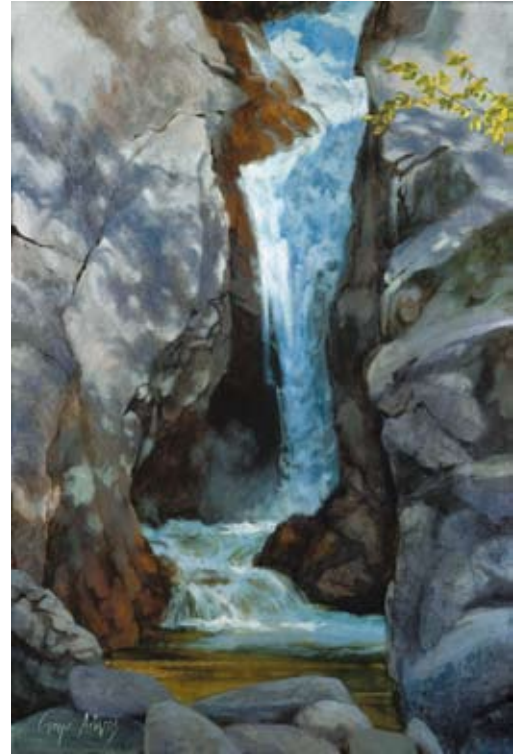

Gaye Adams

Limited Editions of 200: Archival Giclee Prints, Custom Sized on Watercolour Paper or Canvas

First Light

Descending

The Foot of Shannon Falls

A Quiet Place