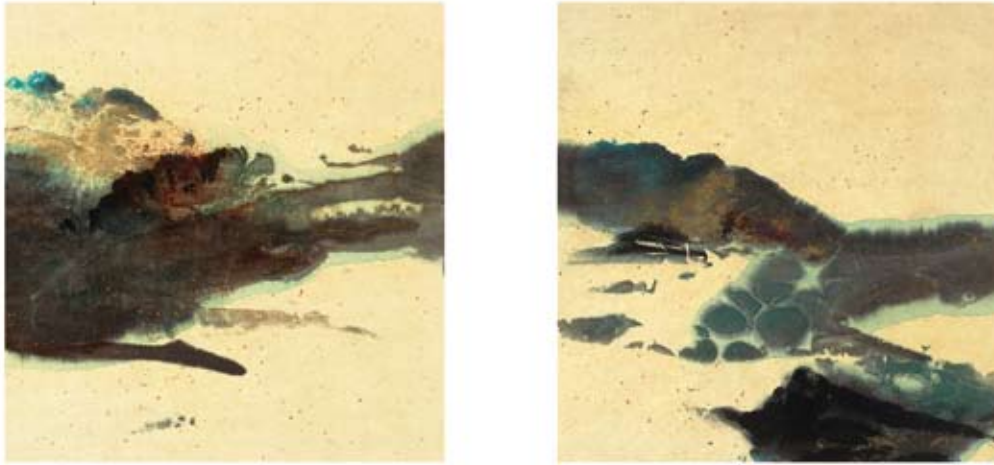

Elsa Marley

Limited Editions: Archival Giclee Prints, 24" x 30" on Watercolour Paper or Canvas

Diptych

Ghost Wind

Yellow Hat Mountain

Elsa Marley

Diptych

Ghost Wind

Shasta Lake

Kailash Sunset

Mount Kailash

Summer Fog

Waterfall

Yellow Hat Mountain

Salmon Dance

Inside Passage 1