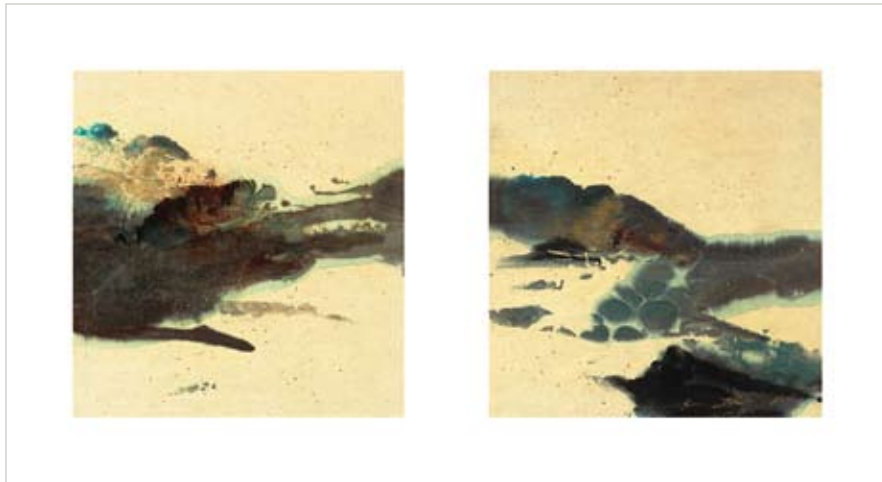

Elsa Marley

Limited Editions: Archival Giclee Prints, 24" x 30" on Watercolour Paper or Canvas

Diptych

Ghost Wind

Yellow Hat Mountain

Elsa Marley

Diptych

Ghost Wind

Shasta Lake

Kailash Sunset

Mount Kailash

Summer Fog

Waterfall

Yellow Hat Mountain

Salmon Dance

Inside Passage 1