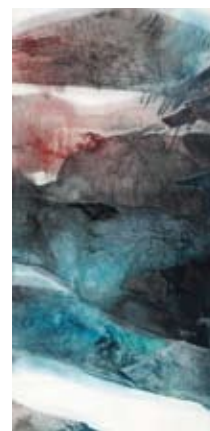

Inside Passage 4