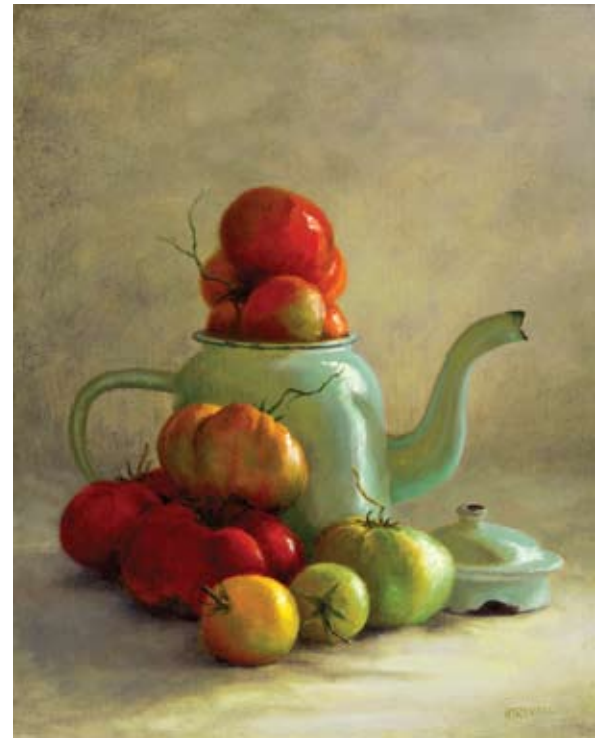

Cindy Revell

Originals: Oil on Canvas | Limited Editions: Archival Giclee Prints, Custom Sized on Watercolour Paper or Canvas

Light Play

Imposter

Radishes in a Water Glass

Ripening Tomatoes 4

Cindy Revell

Ripening Tomatoes 3

Radishes in a Water Glass

Ripening Tomatoes 4

Light Play

Gourds

Pewter Jug with Fruit

Impersonator

Imposter

Purple Eros