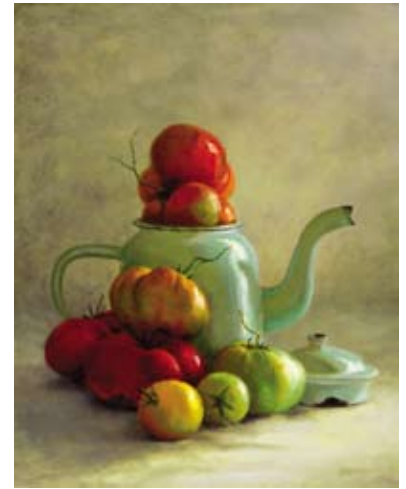

Cindy Revell

Originals: Oil on Canvas | Limited Editions: Archival Giclee Prints, Custom Sized on Watercolour Paper or Canvas

Light Play

Imposter

Radishes in a Water Glass

Ripening Tomatoes 4

Cindy Revell

Ripening Tomatoes 3

Radishes in a Water Glass

Ripening Tomatoes 4

Light Play

Gourds

Pewter Jug with Fruit

Impersonator

Imposter

Purple Eros