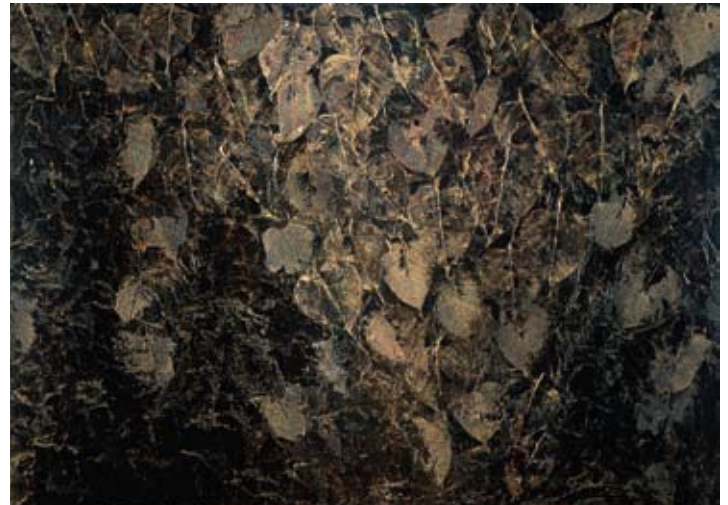

Carol Short

Originals: Mixed Media on Panel, Paper & Glass | Limited Editions: Archival Giclee Prints, Custom Sized on Watercolour Paper or Canvas

Connections No. 49

Leaves of Time No. 6

Leaves of Time No. 21

Carol Short

Turn a New Leaf

Protection

Leaves of Time No. 21

Leaves of Time No. 66

Leaves of Time no. 5

Leaves of Time no. 6

Golden Spirals