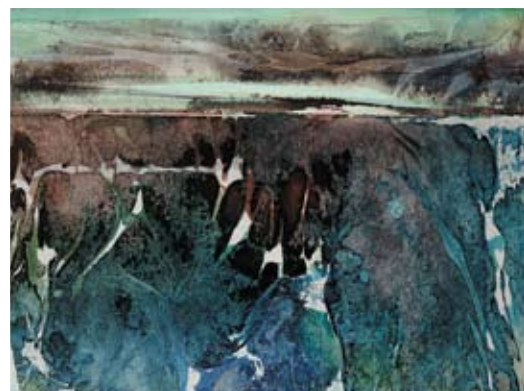

Subterranean